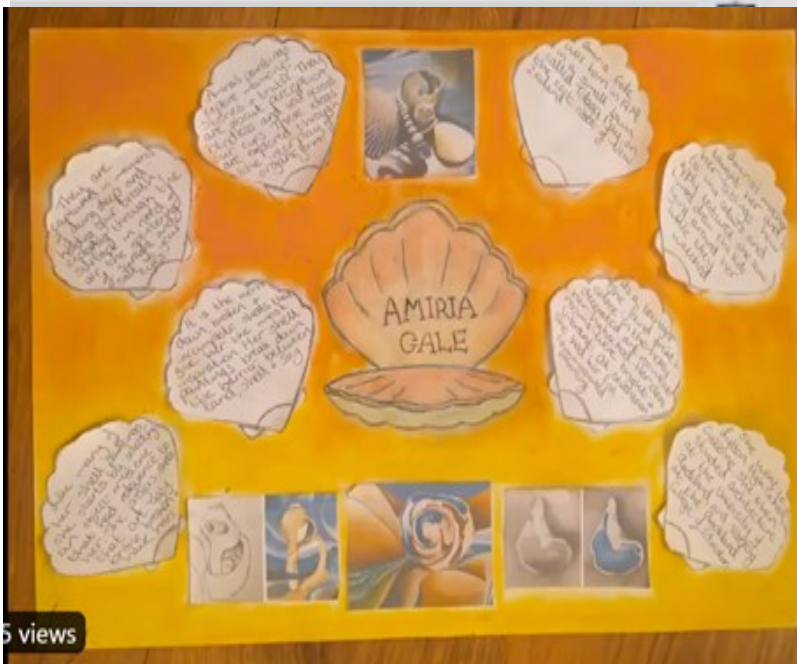

# Transformation - Glitch

 **Ramsgrange  
Community School**  
Ramsgrange, New Ross,  
Co. Wexford

 RCS Art Department  
@rcs\_art

Easter work for my art students:

1. Relax
2. Recoup
3. Have an Easter Egg

Thanks to students for engaging in [#remoteteaching](#) over the past 3 weeks. I really admire & appreciate the dedication evident in your artwork and the resilience shown! Check out some of our RL classwork here